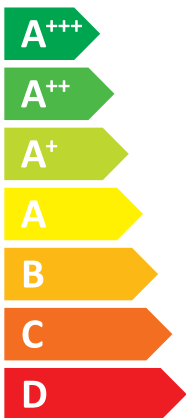

### NØRDIS

**A+++**

**A+**

Two icons showing sound power levels. The top icon shows a speaker inside a house with the value 35 dB. The bottom icon shows a speaker outside a house with the value 50 dB.

A legend for power consumption with three colored squares: dark blue for 7 kW, medium blue for 7 kW, and light blue for 9 kW.